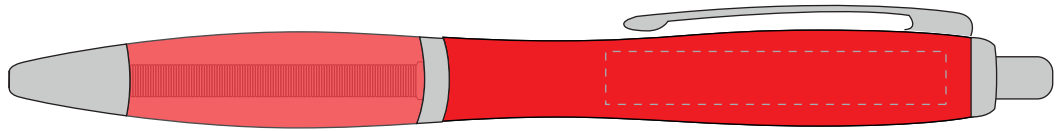

Your Ref:	Quantity:	Product Code: TPC000046
Our Ref:	Version: 1	Product Colour: RED

PRINTING CONCERNS:**PRODUCT INFO:**

We stock this item in the following colours

**PANTONE REFERENCE(S)**

Full Colour Printing

ARTWORK SCALE 100%

ARTWORK SCALE 100%
Max print area: 45mm x 7mm

Product Image for visualisation
- colours may vary

The dashed line is to demonstrate print area and will not appear on your printed item

PLEASE NOTE: